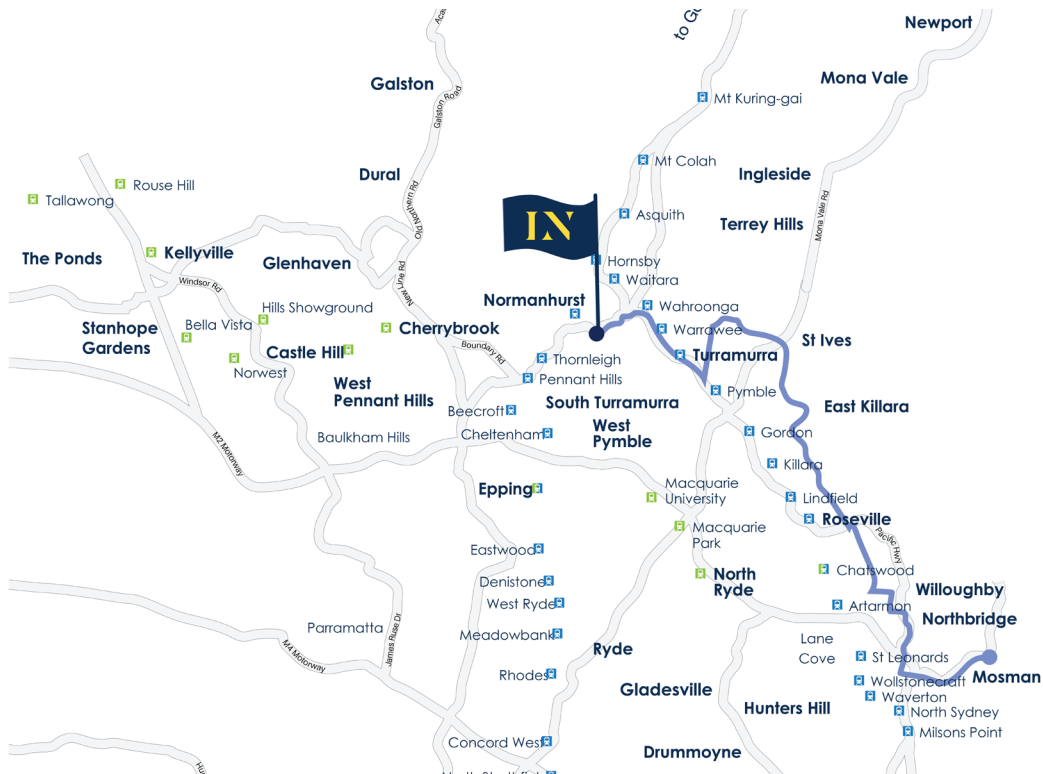

Drummoyne & Gladesville Service

Bus Stop	AM	PM
Drummoyne – Victoria Road (Corner Lyons Road heading north)	7:00	4:28
Hunters Hill – Ryde Road, Opposite Hunters Hill Hotel	7:05	4:20
Ryde Road, near Farnell Street	7:07	4:16
Ryde Road, Monash Park	7:09	4:15
Victoria Road, Ryde Aquatic Centre	7:15	4:12
Buffalo Road, near Crescent Avenue	7:20	4:07
Buffalo Road, near Smith Street	7:21	4:06
Lane Cove Road, near Quarry Road	7:24	4:03
Lane Cove Road, near Bridge Road	7:25	4:02
Lane Cove Road, near Coxs Road	7:28	3:58
Epping Road, near pedestrian overpass	7:37	3:55
Beecroft Road, Epping Train Station	7:45	3:45
Loreto Normanhurst	8:00	3:25

Mosman & North Shore Service

Bus Stop	AM	PM
Mosman, Pearl Bay Ave Corner Moss Lane	6:55	4:30
Spit Road, near Bickell Road	6:59	4:26
Spit Road, near Military Road	7:02	4:23
Military Road, near Spofforth Street	7:05	4:20
Military Road, near Rangers Road	7:07	4:18
Military Road, near Watson Street	7:08	4:16
Northbridge – Strathallen Avenue and Sailors Bay Road	7:15	4:09
Willoughby – Eastern Valley Way, near Victoria Avenue	7:21	4:03
Roseville - Addison Ave, at Babbage Rd	7:24	3:57
Roseville – Archbold Road & Woodlands Avenue	7:28	3:53
East Killara – Birdwood Ave & Koola Avenue	7:32	3:50
St Ives – Eastern Arterial Road, after Barra Brui Cres (AM Only)	7:35	-
St Ives – Eastern Arterial Road, opposite Barra Brui Cres (PM Only)	-	3:47
St Ives – Killeaton Street & Memorial Avenue	7:40	3:45
Turramurra – Bobbin Head Road, near Spurwood Road	7:50	3:40
Turramurra Railway Station – bus stop Pacific Hwy	7:55	3:35
Warrabee Public School – Pacific Hwy	7:57	3:34
Loreto Normanhurst	8:00	3:25