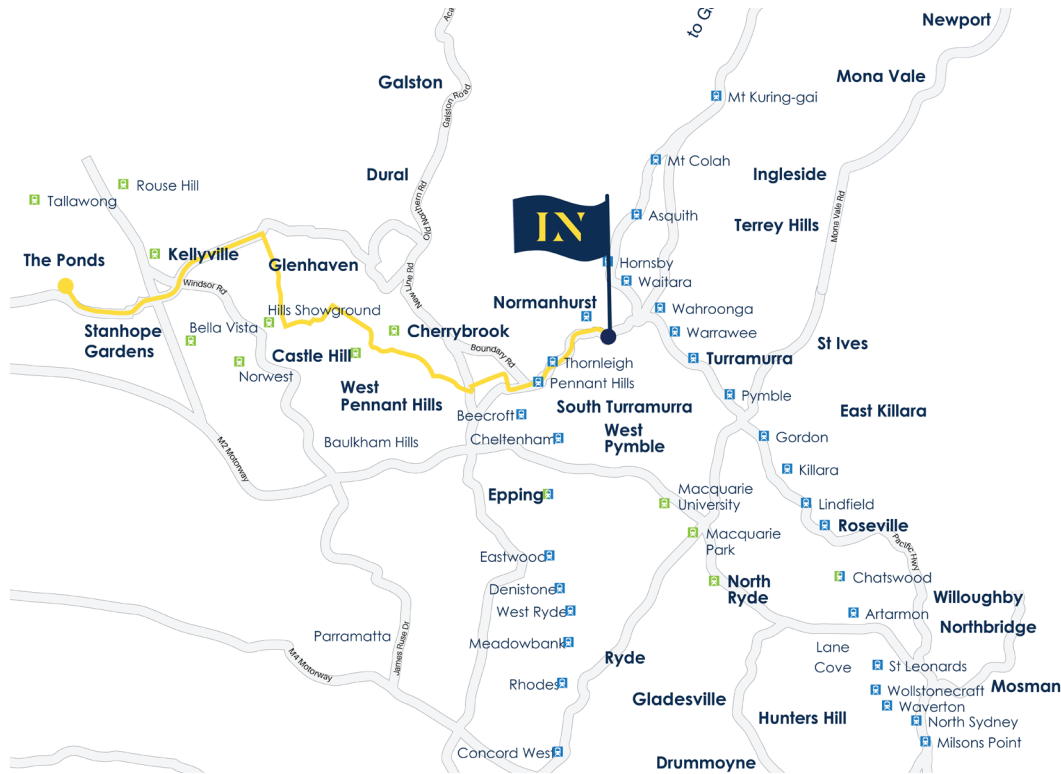

Hills District Service

Bus Stop	AM	PM
The Ponds Boulevard, The Ponds Near Stanhope Parkway	7:00	4:20
Perfection Avenue (between Yarrandale Street/Tilbury Avenue)	7:03	4:17
Santha Riley Drive near corner of Redden Drive	7:08	4:12
Green Road near President Road	7:13	4:07
Green Road, after Eric Cooper Dr (AM Only)	7:14	-
Green Road, Centenary of Anzac Reserve (PM Only)	-	4:06
Showground Road near Kings Road	7:18	4:02
Tuckwell Road, near Ashmead Avenue	7:21	4:01
Tuckwell Road, near Surrey Avenue	7:22	4:00
Old Northern Road outside St Bernadette's Primary School	7:28	3:52
Castle Hill Road, Koala Park	7:35	3:45
Victoria Road near Keelindi Road	7:40	3:30
Loreto Normanhurst	8:00	3:25