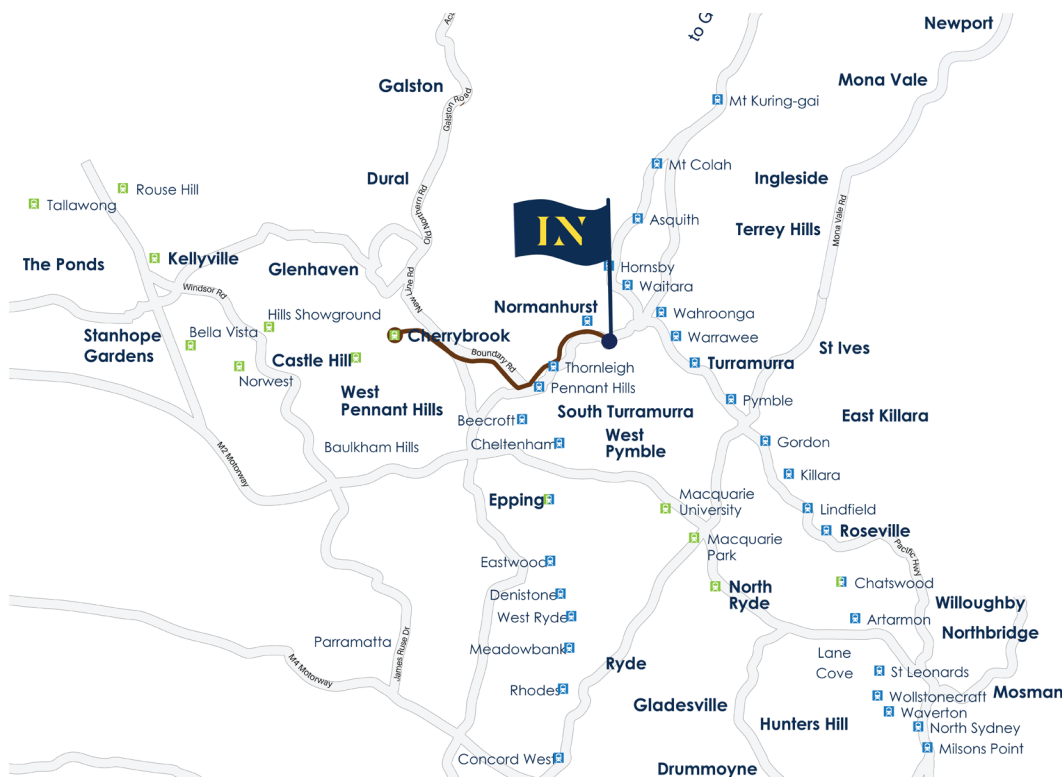

Cherrybrook Metro Shuttle Service

Cherrybrook Metro Station

Loreto Normanhurst

Bus Stop	AM
Cherrybrook Metro Station	7:00
Loreto Normanhurst	7:20
Cherrybrook Metro Station	7:45
Loreto Normanhurst	8:05
Bus Stop	PM
Loreto Normanhurst	3:35
Cherrybrook Metro Station	3:55
Loreto Normanhurst	4:20
Cherrybrook Metro Station	4:40
Loreto Normanhurst	5:10
Cherrybrook Metro Station	5:30

Drummoyne & Gladesville Service

Bus Stop	AM	PM
Drummoyne – Victoria Road (Corner Lyons Road heading north)	7:00	4:28
Hunters Hill – Ryde Road, Opposite Hunters Hill Hotel	7:05	4:20
Ryde Road, near Farnell Street	7:07	4:16
Ryde Road, Monash Park	7:09	4:15
Victoria Road, Ryde Aquatic Centre	7:15	4:12
Buffalo Road, near Crescent Avenue	7:20	4:07
Buffalo Road, near Smith Street	7:21	4:06
Lane Cove Road, near Quarry Road	7:24	4:03
Lane Cove Road, near Bridge Road	7:25	4:02
Lane Cove Road, near Coxs Road	7:28	3:58
Epping Road, near pedestrian overpass	7:37	3:55
Beecroft Road, Epping Train Station	7:45	3:45
Loreto Normanhurst	8:00	3:25