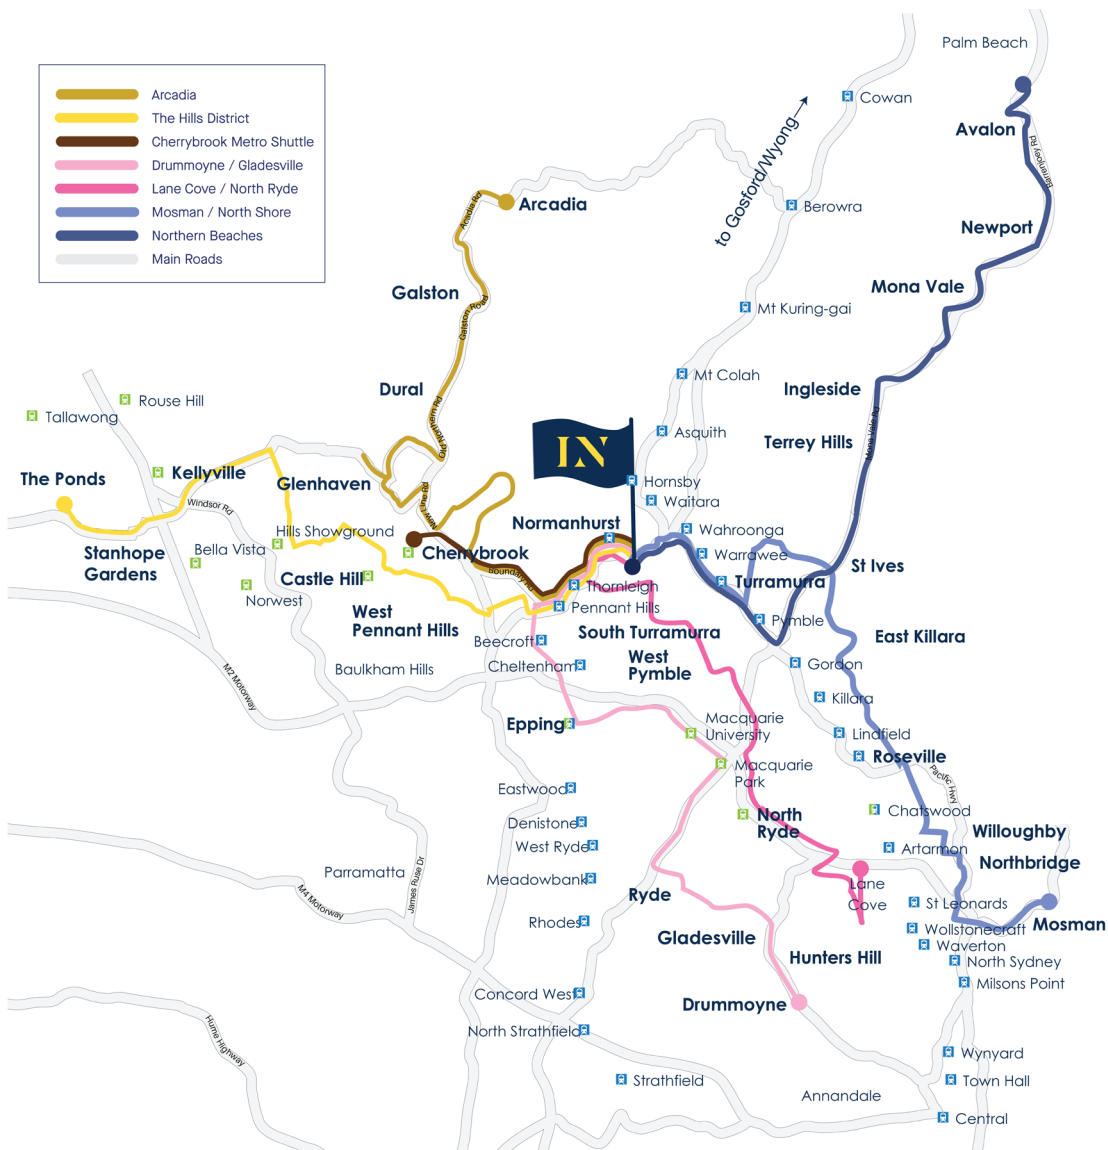

Private Bus Service

Loreto
Normanhurst

Private Bus Service

Loreto Normanhurst provides seven dedicated private buses for transport to and from the School. Chartered by North Sydney Bus Charters, buses are air conditioned, fitted with seat belts and are clearly branded as Loreto Normanhurst buses. Buses operate each day during the school term, dropping students at Loreto Normanhurst by 8.10am and departing each afternoon at 3.25pm.

Bus Routes

- **ARCADIA**
- **THE HILLS DISTRICT**
- **CHERRYBROOK METRO SHUTTLE**
- **DRUMMOYNE / GLADESVILLE**
- **LANE COVE / NORTH RYDE**
- **MOSMAN / NORTH SHORE**
- **NORTHERN BEACHES**

LN Bus Routes

Drummoyne & Gladesville Service

Bus Stop	AM	PM
Drummoyne – Victoria Road (Corner Lyons Road heading north)	7:00	4:28
Hunters Hill – Ryde Road, Opposite Hunters Hill Hotel	7:05	4:20
Ryde Road, near Farnell Street	7:07	4:16
Ryde Road, Monash Park	7:09	4:15
Victoria Road, Ryde Aquatic Centre	7:15	4:12
Buffalo Road, near Crescent Avenue	7:20	4:07
Buffalo Road, near Smith Street	7:21	4:06
Lane Cove Road, near Quarry Road	7:24	4:03
Lane Cove Road, near Bridge Road	7:25	4:02
Lane Cove Road, near Coxs Road	7:28	3:58
Epping Road, near pedestrian overpass	7:37	3:55
Beecroft Road, Epping Train Station	7:45	3:45
Loreto Normanhurst	8:00	3:25