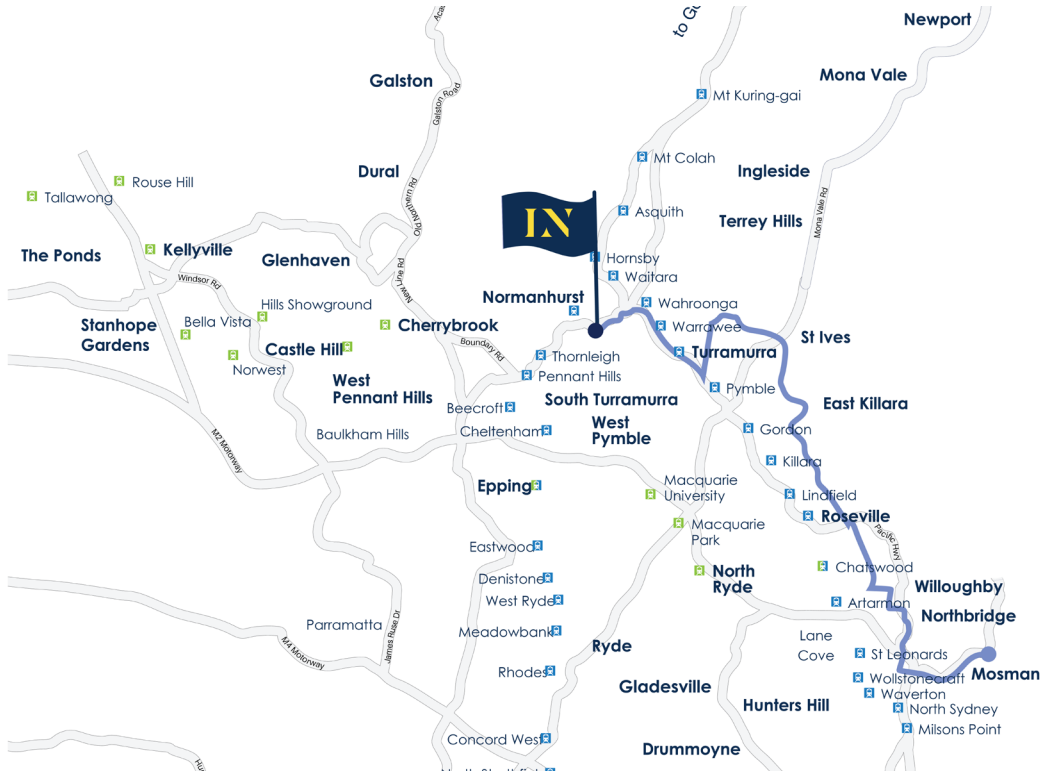

Drummoyne & Gladesville Service

Bus Stop	AM	PM
Drummoyne – Victoria Road (Corner Lyons Road heading north)	7:00	4:28
Hunters Hill – Ryde Road, Opposite Hunters Hill Hotel	7:05	4:20
Ryde Road, near Farnell Street	7:07	4:16
Ryde Road, Monash Park	7:09	4:15
Victoria Road, Ryde Aquatic Centre	7:15	4:12
Buffalo Road, near Crescent Avenue	7:20	4:07
Buffalo Road, near Smith Street	7:21	4:06
Lane Cove Road, near Quarry Road	7:24	4:03
Lane Cove Road, near Bridge Road	7:25	4:02
Lane Cove Road, near Coxs Road	7:28	3:58
Epping Road, near pedestrian overpass	7:37	3:55
Beecroft Road, Epping Train Station	7:45	3:45
Loreto Normanhurst	8:00	3:25

Mosman & North Shore Service

Bus Stop	AM	PM
Mosman, Pearl Bay Ave Corner Moss Lane	6:55	4:30
Spit Road, near Bickell Road	6:59	4:26
Spit Road, near Military Road	7:02	4:23
Military Road, near Spofforth Street	7:05	4:20
Military Road, near Rangers Road	7:07	4:18
Military Road, near Watson Street	7:08	4:16
Northbridge – Strathallen Avenue and Sailors Bay Road	7:15	4:09
Willoughby – Eastern Valley Way, near Victoria Avenue	7:21	4:03
Roseville - Addison Ave, at Babbage Rd	7:24	3:57
Roseville – Archbold Road & Woodlands Avenue	7:28	3:53
East Killara – Birdwood Ave & Koola Avenue	7:32	3:50
St Ives – Eastern Arterial Road, after Barra Brui Cres (AM Only)	7:35	-
St Ives – Eastern Arterial Road, opposite Barra Brui Cres (PM Only)	-	3:47
St Ives – Killeaton Street & Memorial Avenue	7:40	3:45
Turramurra – Bobbin Head Road, near Spurwood Road	7:50	3:40
Turramurra Railway Station – bus stop Pacific Hwy	7:55	3:35
Warrabee Public School – Pacific Hwy	7:57	3:34
Loreto Normanhurst	8:00	3:25